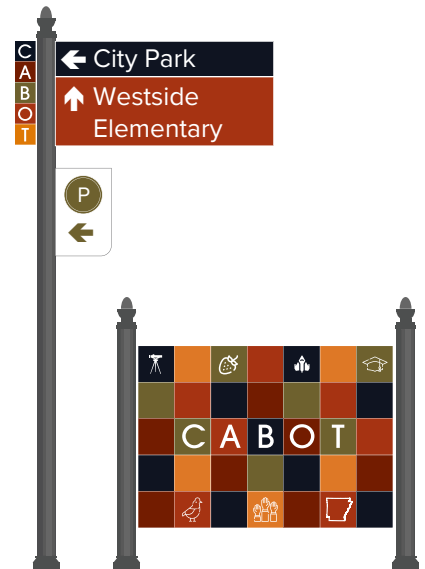

## CONSERVATIVE OPTIONS

Original Logo

Option 1: Simple Update

Option 2: Simplistic Update

Option 3: Abstract Arkansas Shape

# FUN OPTIONS

Option 4: Strawberry & train tracks

Option 5: "Artfully Arkansas"

Option 6: Modern shapes

Option 7: Abstract Strawberry C

# CLEAN MODERN OPTIONS

Option 8: Modern 1 Blues

**CABOT**  
A R K A N S A S

Option 9: Modern 2 Blue/Green

**CABOT**  
A R K A N S A S

Option 10: Modern 1 Blue/Red + Tagline

**CABOT**  
A R K A N S A S  
*ALL TRACKS LEAD HOME*

Option 10: Modern 2 Blue/Green + Tagline

**CABOT**  
A R K A N S A S  
EST. 1847 • *ALL TRACKS LEAD HOME*